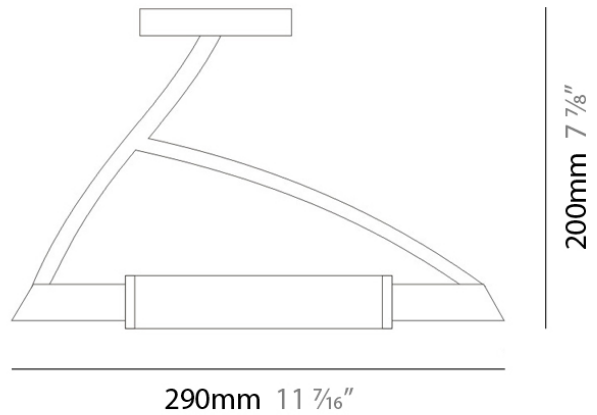

PROJECT	_____
TYPE	_____
NOTES	_____
QUANTITY	_____
DATE	_____

WINGS SURFACE

D82018

GENERAL

Series: Wings
Brand: Panzeri
Division: Design
Mounting Type: Surface
Mounting Location: Ceiling
Subcategory: Ambient

PHYSICAL

Shape: Abstract
Length (mm): 290
Length (in): 11 1/2
Height (mm): 200
Height (in): 7 3/4
Light Distribution: Omnidirectional
Weight (kg): 1.23
Weight (lbs): 2.7
Diffuser: Matte White Printed Pyrex
Fixture Finish: Metallic Gray
Fixture Material: Metal

ELECTRICAL

Number of Lamps: 1
Lamp Type: LED Retrofit / Halogen
Bulb Included: Bulb Not Included
Total Output Wattage (W): 30 / 200
Max. Wattage Per Lamp (W): 30 / 200
Lamp Base: R7s
Input Voltage (V): 120

LED

OPTICAL

RATINGS AND CERTIFICATIONS

Certified By: CSA Certified to UL and CSA Standards
IP rating: IP40